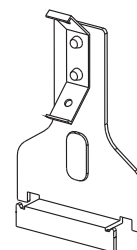

METAL ACCESSORIES FOR DRY WALL

Adjustable Hanger Φ 3mm - 4mm

CODE: A3/A4

Clip channel

CODE: AK 65

Straight suspension hanger Φ 3mm - 4mm

CODE: H3-__ /H4-__

Quick channel suspension with single hanger

CODE: TA 66

Open suspension hanger Φ 3mm - 4mm

CODE: HA3-__ /HA4-__

Quick secure channel suspension with single hanger

CODE: TA 60

Close suspension hanger Φ 3mm - 4mm

CODE: H B3-__ /H B4-__

Channel connector «Π»