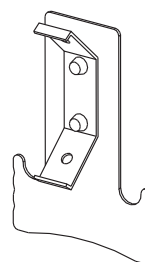

METAL ACCESSORIES FOR DRY WALL

Adjustable Hanger Φ 3mm - 4mm

CODE: A3/A4

Clip channel

CODE: AK 65

Straight suspension hanger Φ 3mm - 4mm

CODE: H3-__ /H4-__

Quick channel suspension with single hanger

CODE: TA 66

Open suspension hanger Φ 3mm - 4mm

CODE: HA3-__ /HA4-__

Quick secure channel suspension with single hanger

CODE: TA 60

Close suspension hanger Φ 3mm - 4mm

CODE: H B3-__ /H B4-__

Channel connector «Π»